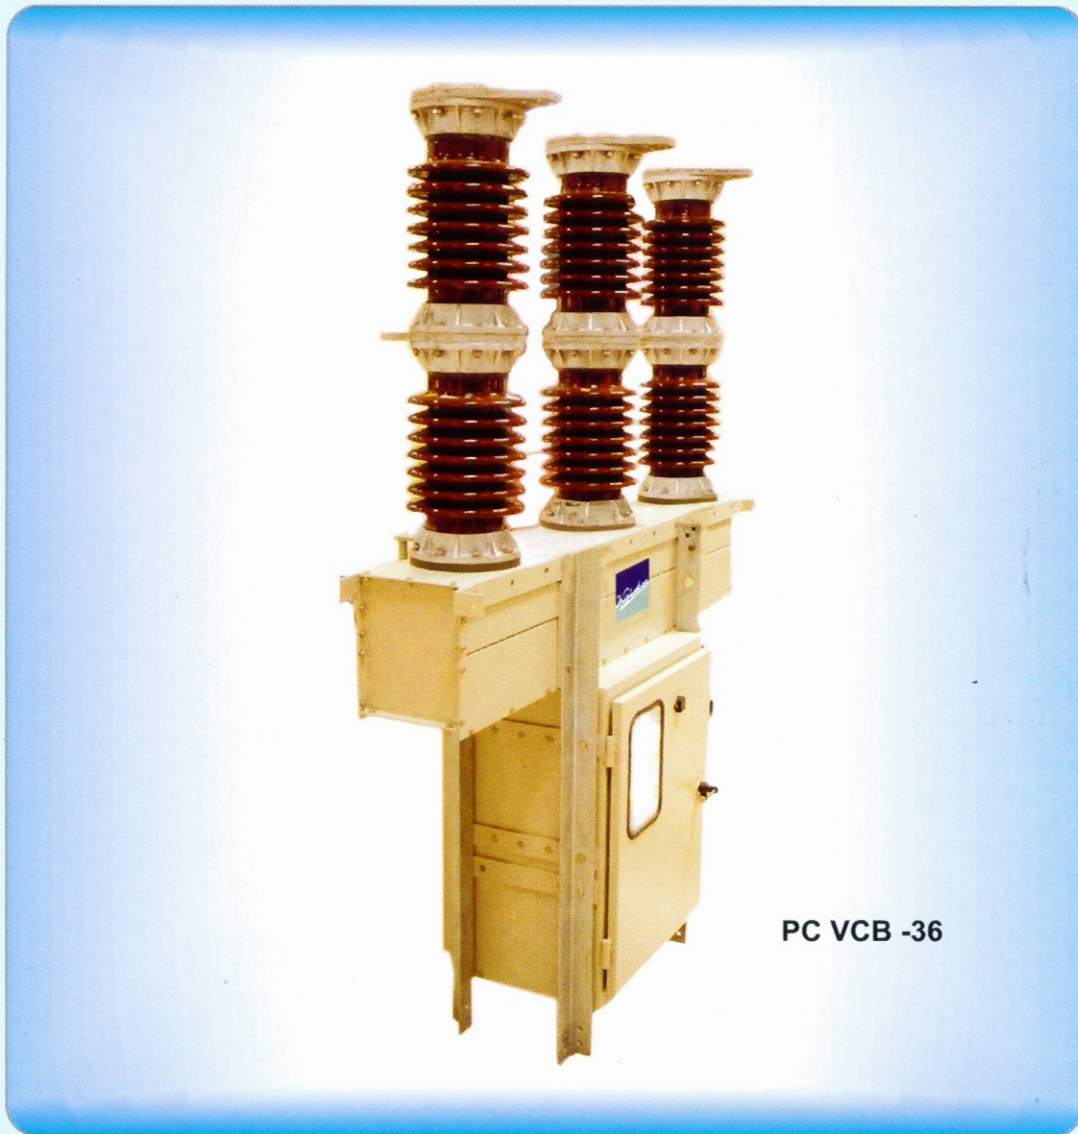

# KIRLOSKAR

# ELECTRIC

PC VCB -36

*Kirloskar*

**OUT DOOR PORCELAIN CLAD  
VACUUM CIRCUIT BREAKER**  
36kV, 1600A, 26.3kA

Certified ISO 9001 by

**BVQI**